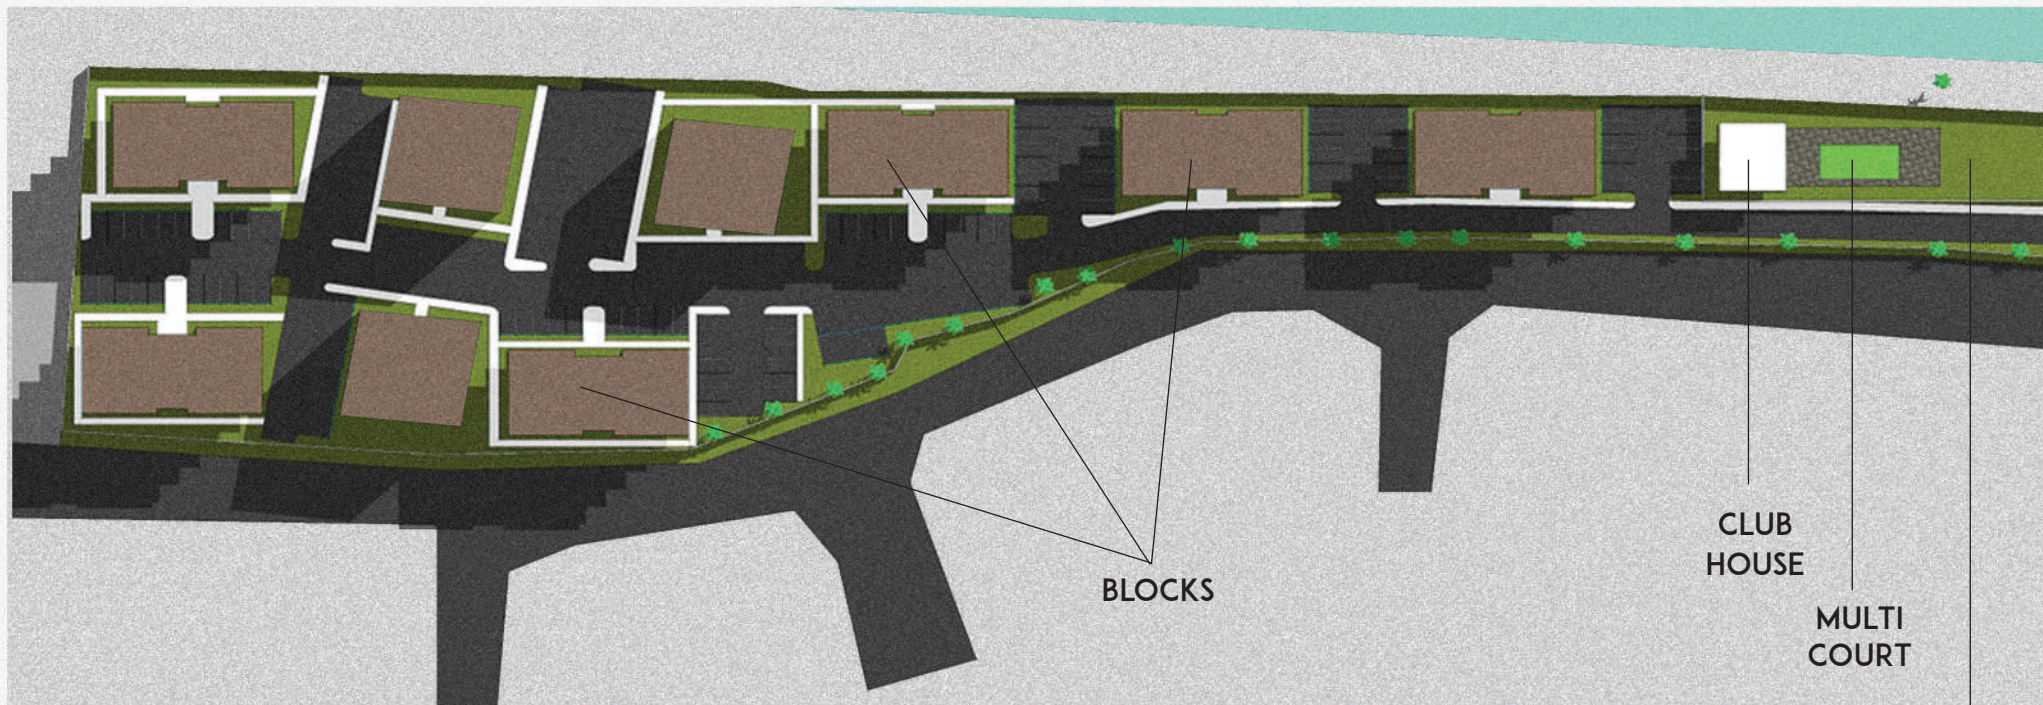

FEATURES AND AMMENITIES

- Central Power Generation
- Central Sewage System
- Road & Security
- Drainage
- Walkway
- Transformer
- Street Lighting
- Telecommunication
- Garden & Landscape
- Multi Court
- Water Treatment Plants
- Recreational Park
- Clinics
- Pharmacy
- Shopping Mall
- Fastfood Outlet
- Club House
- Estate Management

CHILDREN'S
PLAY ARENA