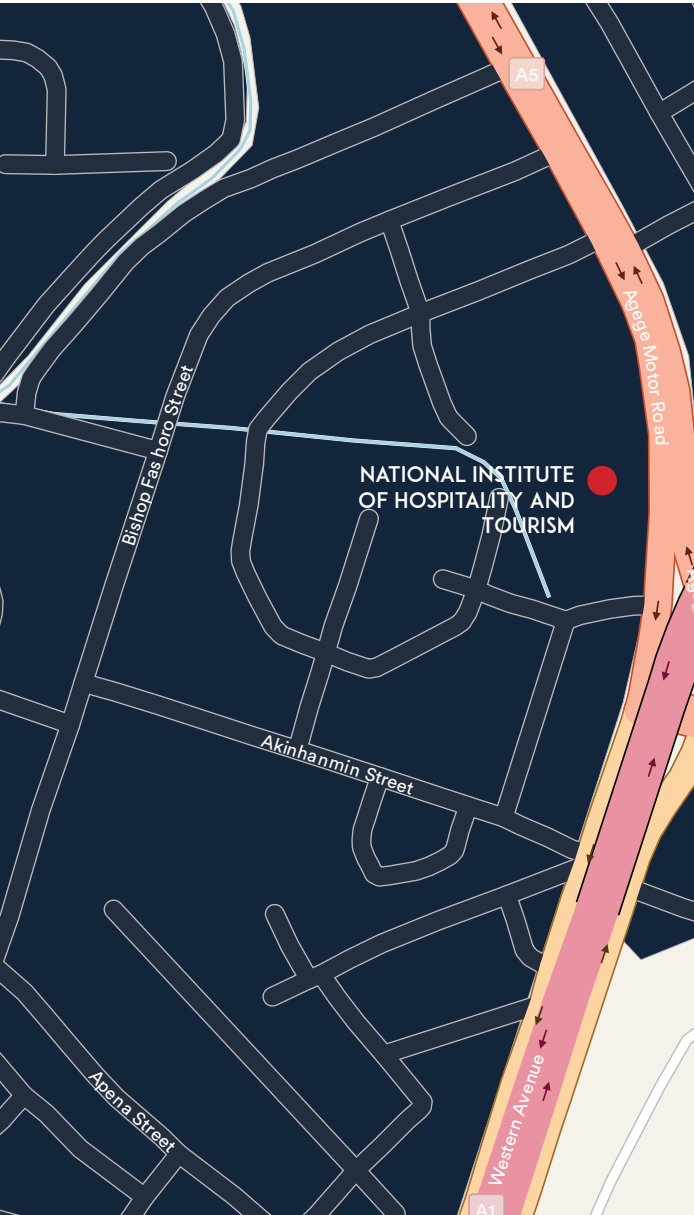

📍 OBELE ONIWALA, SURULERE, LAGOS

Set in the most accessible of locations, right at the heart of Surulere – Greater Lagos County Apartments is a spectacular secure, family-friendly gated community. Stunningly landscaped with gardens, this engaging and dynamic new community will set new lifestyle standards in this area of the city.

LOCATION HIGHLIGHTS

Greater Lagos County Apartments Surulere geographic location allows for efficient connection to Yaba, Lagos Mainland, as well as Ikoyi, Victoria Island and Lekki

- National Stadium
- National Arts Theatre
- Adeniran Ogunsanya
- Teslim Balogun Stadium
- Tastee Fried Chicken.
- Amala Shitta
- Leventis Store
- St. Anthony's Catholic Church
- Randle General Hospital
- Nigerian Breweries
- Vivian Fowler
- Adeniran Ogunsanya Shopping mall
- UTC Supermarket
- Eko Bridge
- Birch Freeman High School
- Kernel Recreation Park
- Bode Thomas Street
- Iponri community
- Eric Moore Towers
- Helmbridge Study Center
- Afro-Spot (Fela Kuti's shrine)
- Wavecrest College of Hospitality